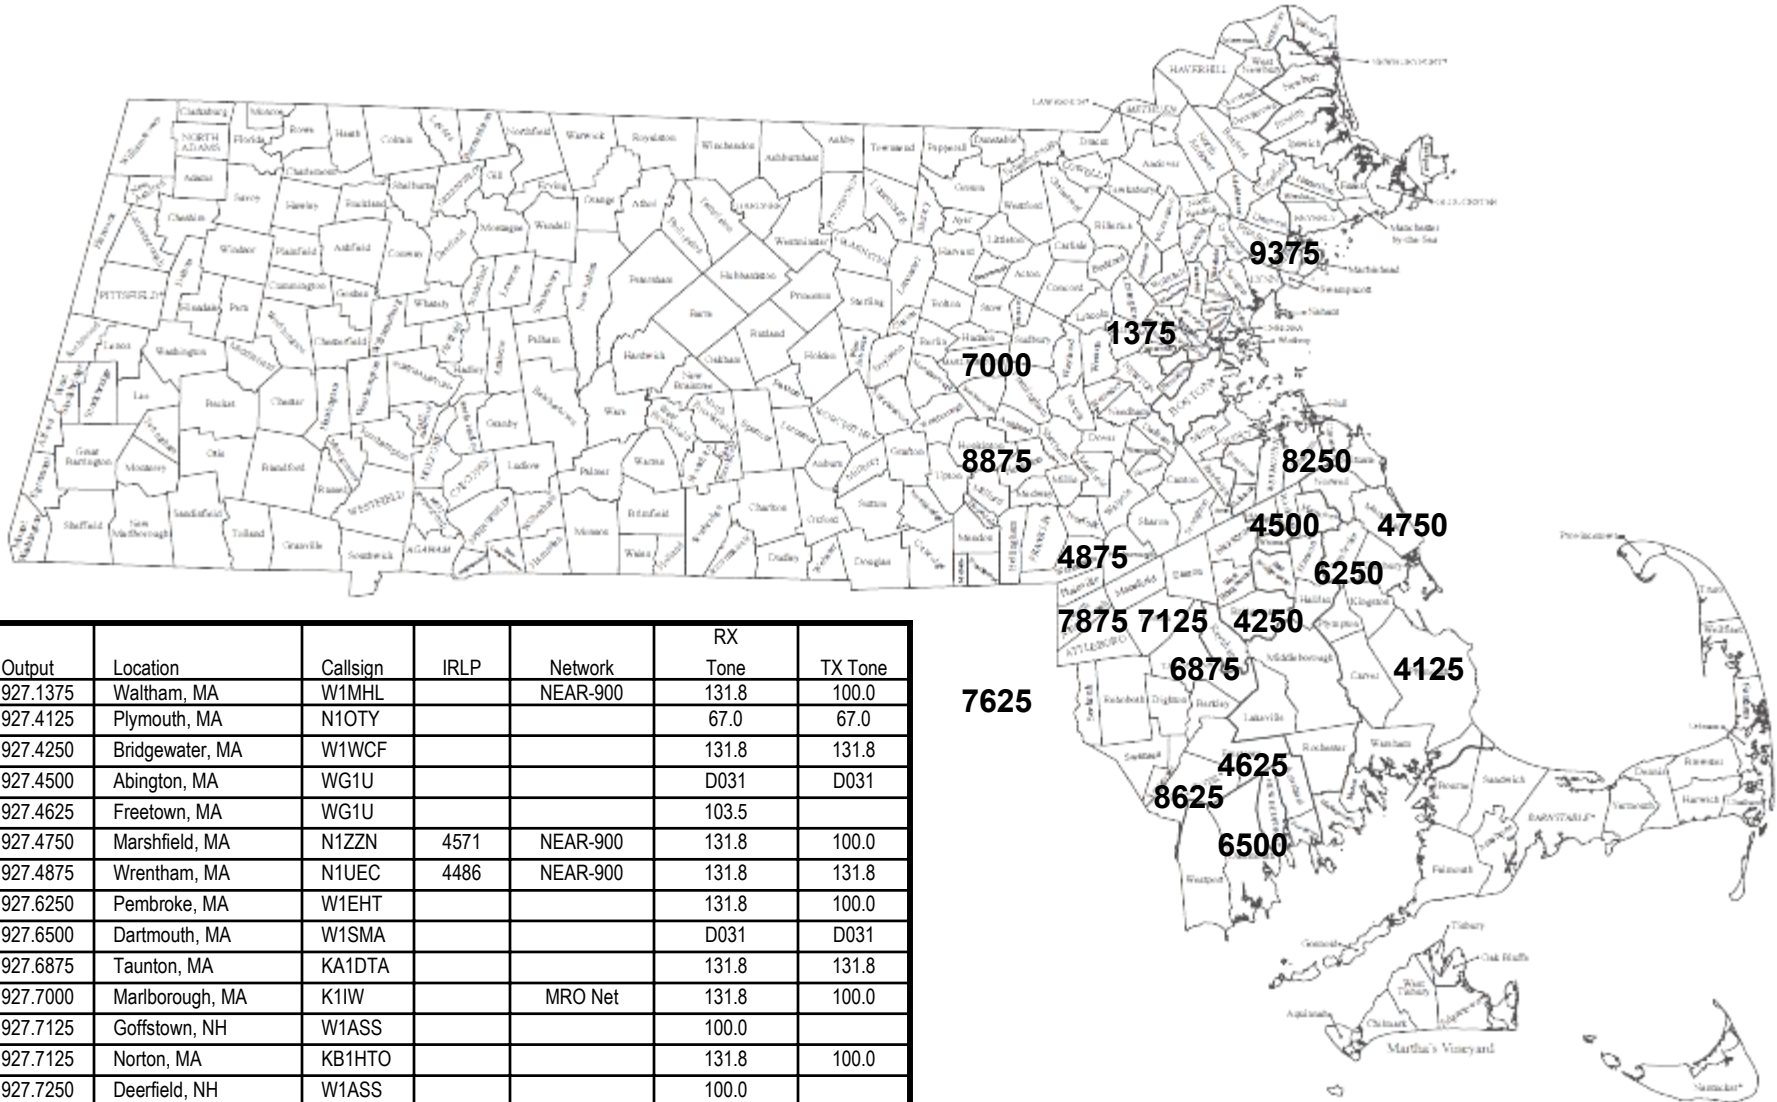

# E.Mass / RI / NH 927 MHz Repeaters

7125

7250

| Output   | Location            | Callsign | IRLP | Network  | RX Tone     | TX Tone |
|----------|---------------------|----------|------|----------|-------------|---------|
| 927.1375 | Waltham, MA         | W1MHL    |      | NEAR-900 | 131.8       | 100.0   |
| 927.4125 | Plymouth, MA        | N1OTY    |      |          | 67.0        | 67.0    |
| 927.4250 | Bridgewater, MA     | W1WCF    |      |          | 131.8       | 131.8   |
| 927.4500 | Abington, MA        | WG1U     |      |          | D031        | D031    |
| 927.4625 | Freetown, MA        | WG1U     |      |          | 103.5       |         |
| 927.4750 | Marshfield, MA      | N1ZZN    | 4571 | NEAR-900 | 131.8       | 100.0   |
| 927.4875 | Wrentham, MA        | N1UEC    | 4486 | NEAR-900 | 131.8       | 131.8   |
| 927.6250 | Pembroke, MA        | W1EHT    |      |          | 131.8       | 100.0   |
| 927.6500 | Dartmouth, MA       | W1SMA    |      |          | D031        | D031    |
| 927.6875 | Taunton, MA         | KA1DTA   |      |          | 131.8       | 131.8   |
| 927.7000 | Marlborough, MA     | K1IW     |      | MRO Net  | 131.8       | 100.0   |
| 927.7125 | Goffstown, NH       | W1ASS    |      |          | 100.0       |         |
| 927.7125 | Norton, MA          | KB1HTO   |      |          | 131.8       | 100.0   |
| 927.7250 | Deerfield, NH       | W1ASS    |      |          | 100.0       |         |
| 927.7625 | N. Providence, RI   | KA1EZH   |      |          | 67.0        | 67.0    |
| 927.7875 | N. Attleborough, MA | N1SEC    |      |          | 127.3       |         |
| 927.8250 | Hingham, MA         | N1JFU    |      |          | 131.8       | 100.0   |
| 927.8625 | Fall River, MA      | NN1D     | 4004 |          | D031        | D031    |
| 927.8875 | Hopkinton, MA       | N3HFK    | 4624 | NEAR-900 | 131.8       | 100.0   |
| 927.9375 | Peabody, MA         | W1WNS    |      |          | 131.8/DD144 | 100.0   |